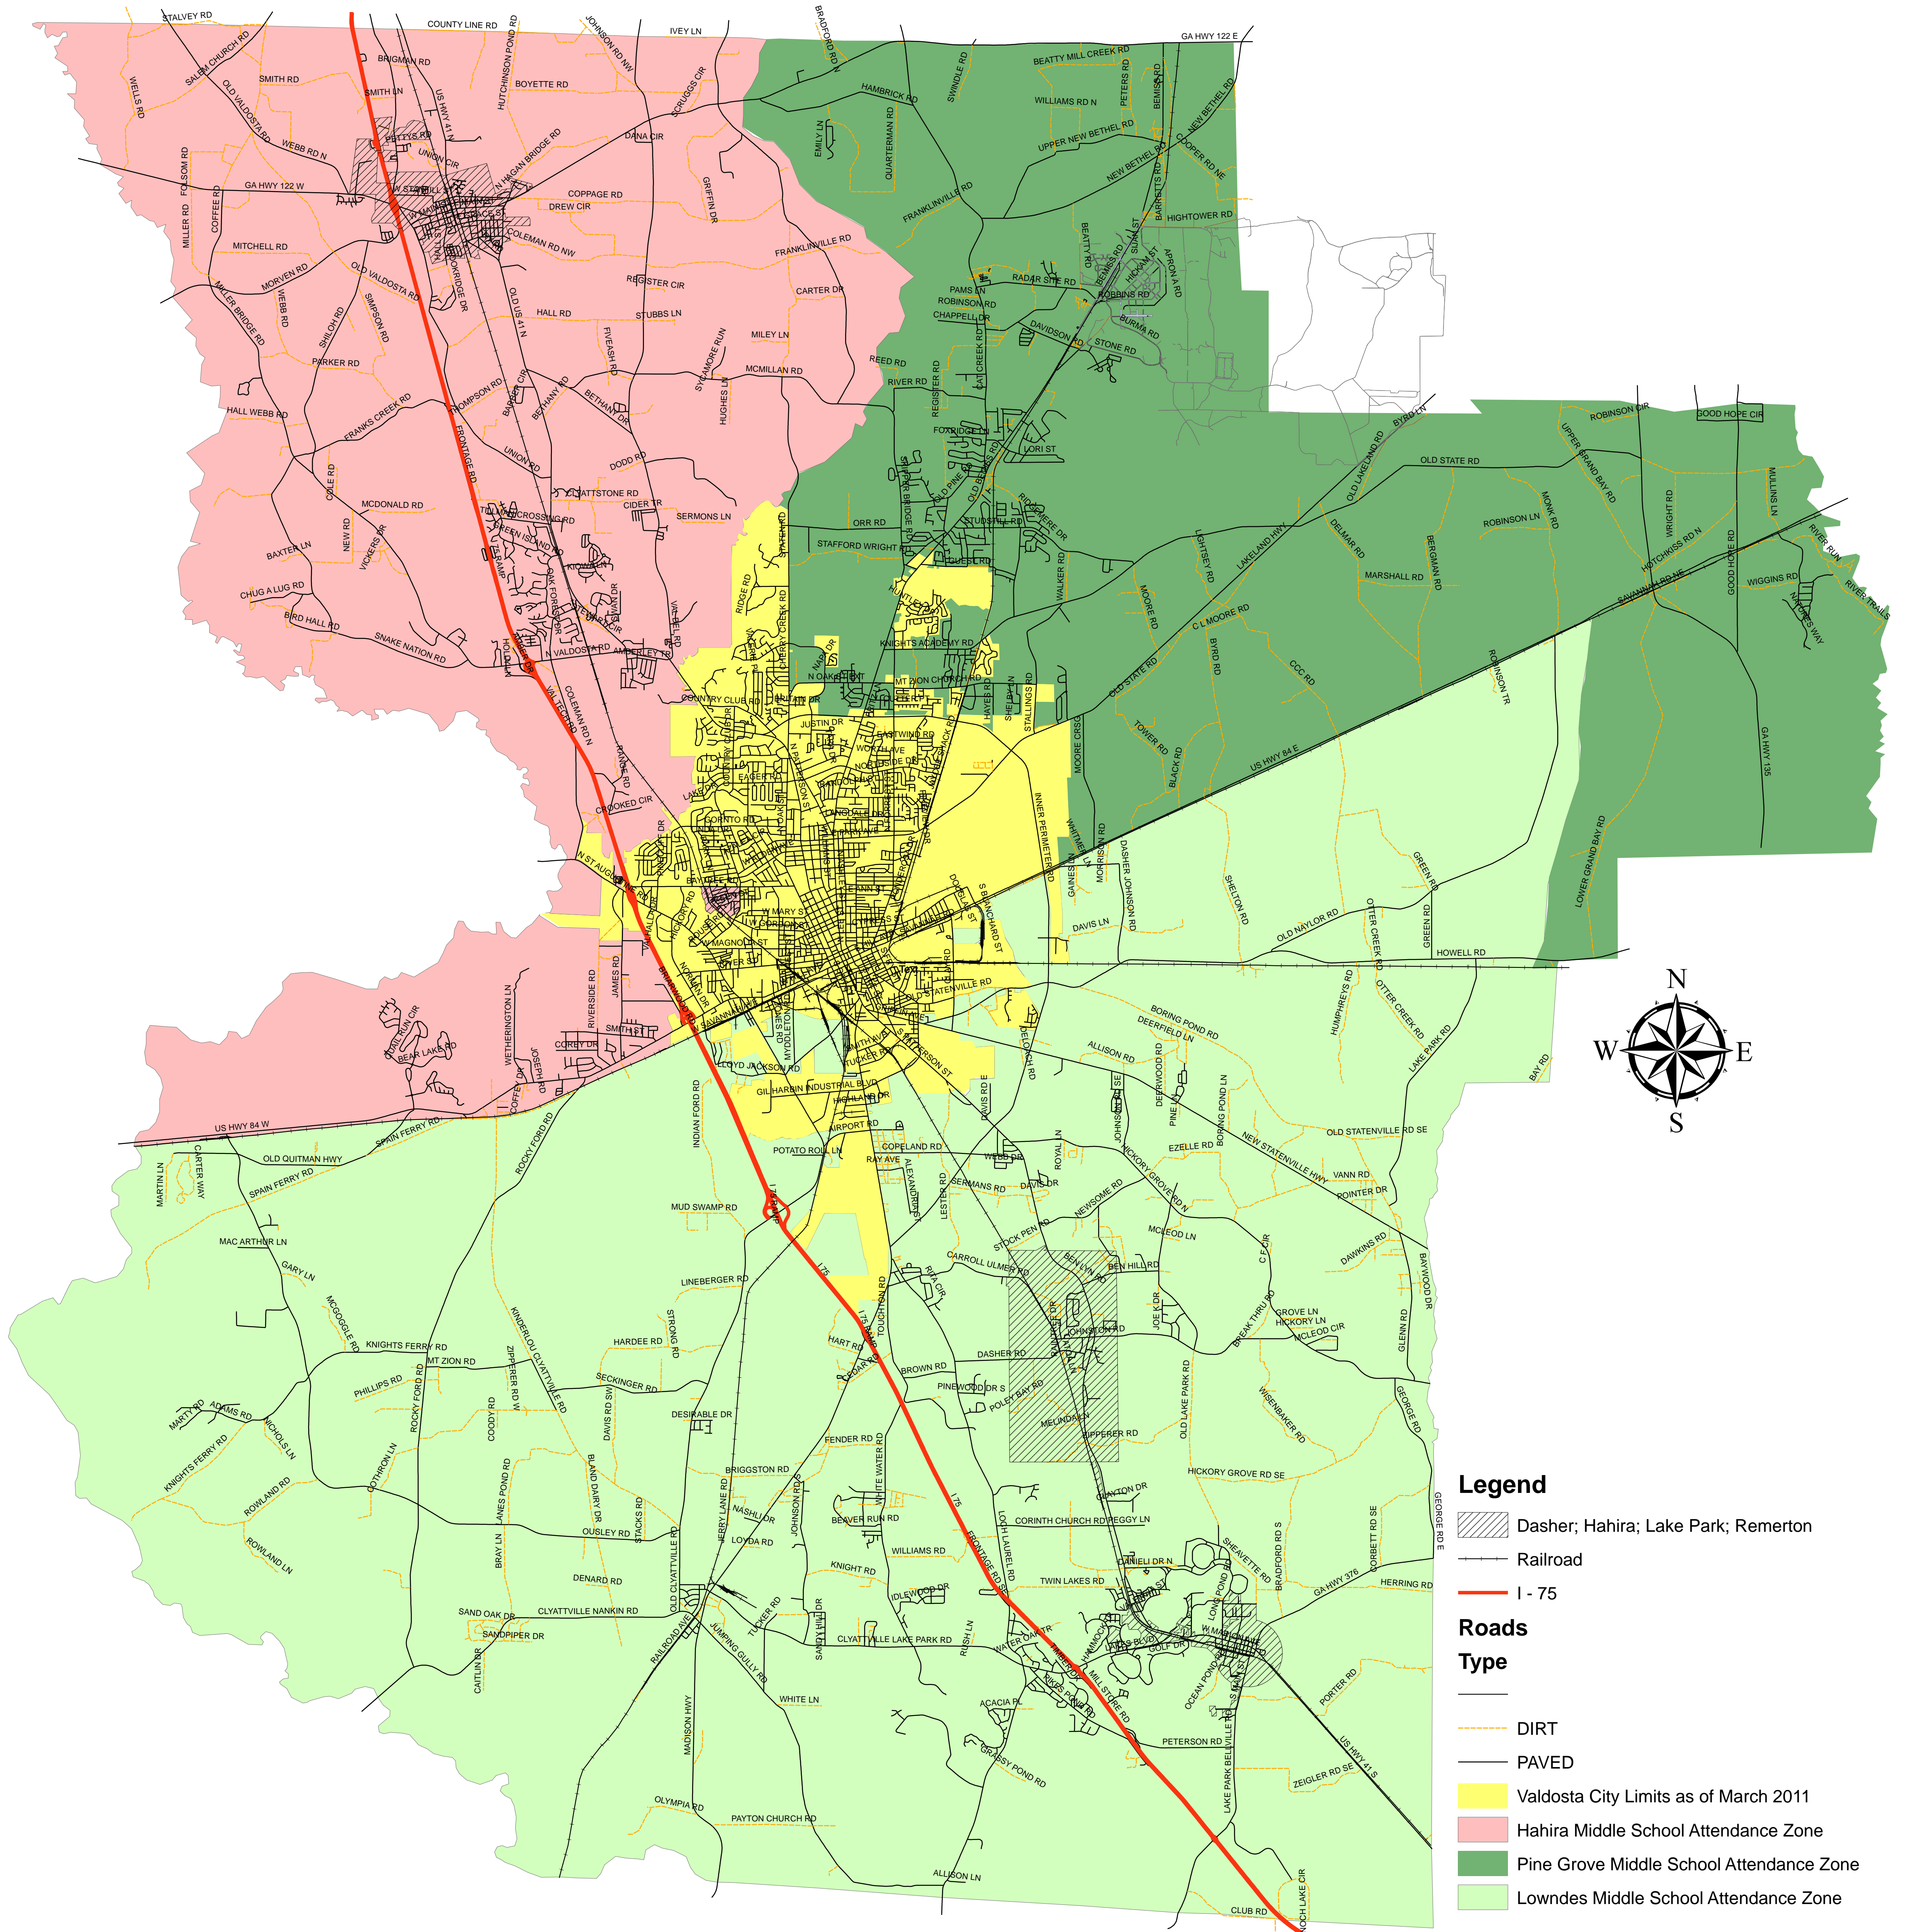

Lowndes County Schools Middle School Attendance Zones

as of March 2011

Legend

- Dasher; Hahira; Lake Park; Remerton
- Railroad
- I - 75
- Roads**
- Type**
- DIRT
- PAVED
- Valdosta City Limits as of March 2011
- Hahira Middle School Attendance Zone
- Pine Grove Middle School Attendance Zone
- Lowndes Middle School Attendance Zone

Miles